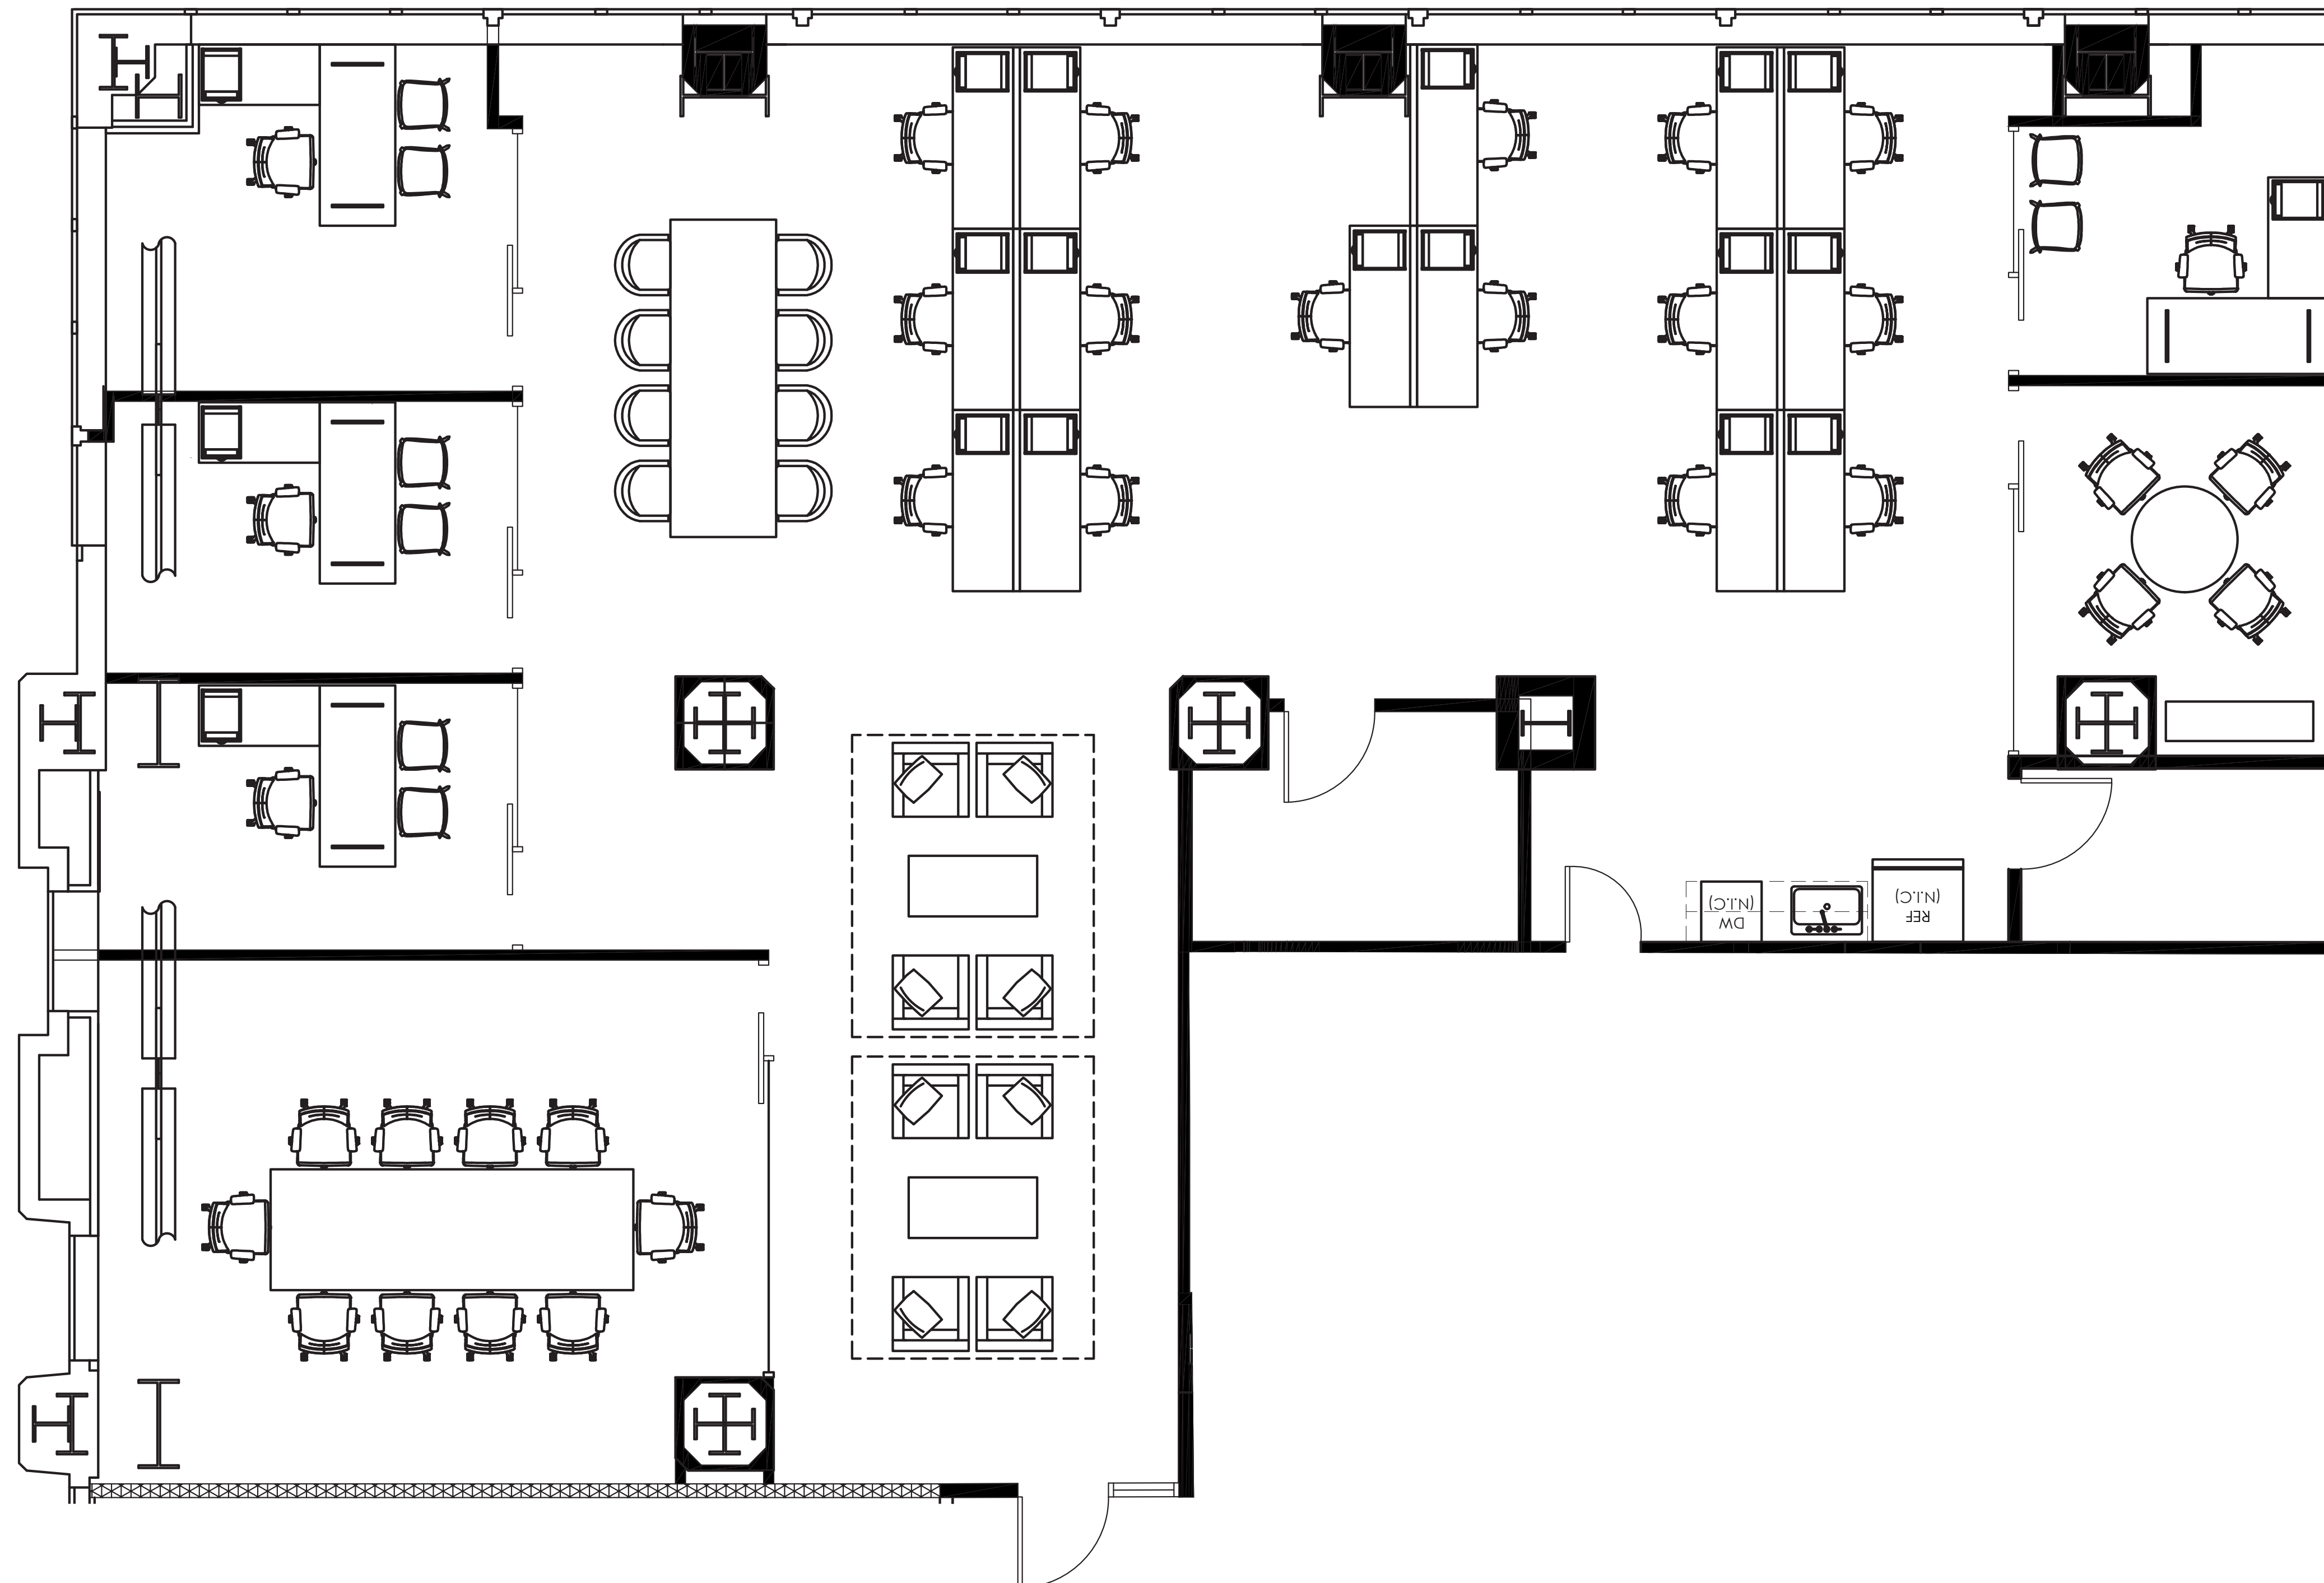

AS-BUILT CONFIGURATION

PRIVATE OFFICES.....	4
CONFERENCE ROOMS.....	2
KITCHEN.....	1
OPEN WORK AREA.....	+/-15

Not to scale, furniture and appliances not included

KEY PLAN

For leasing information please contact: