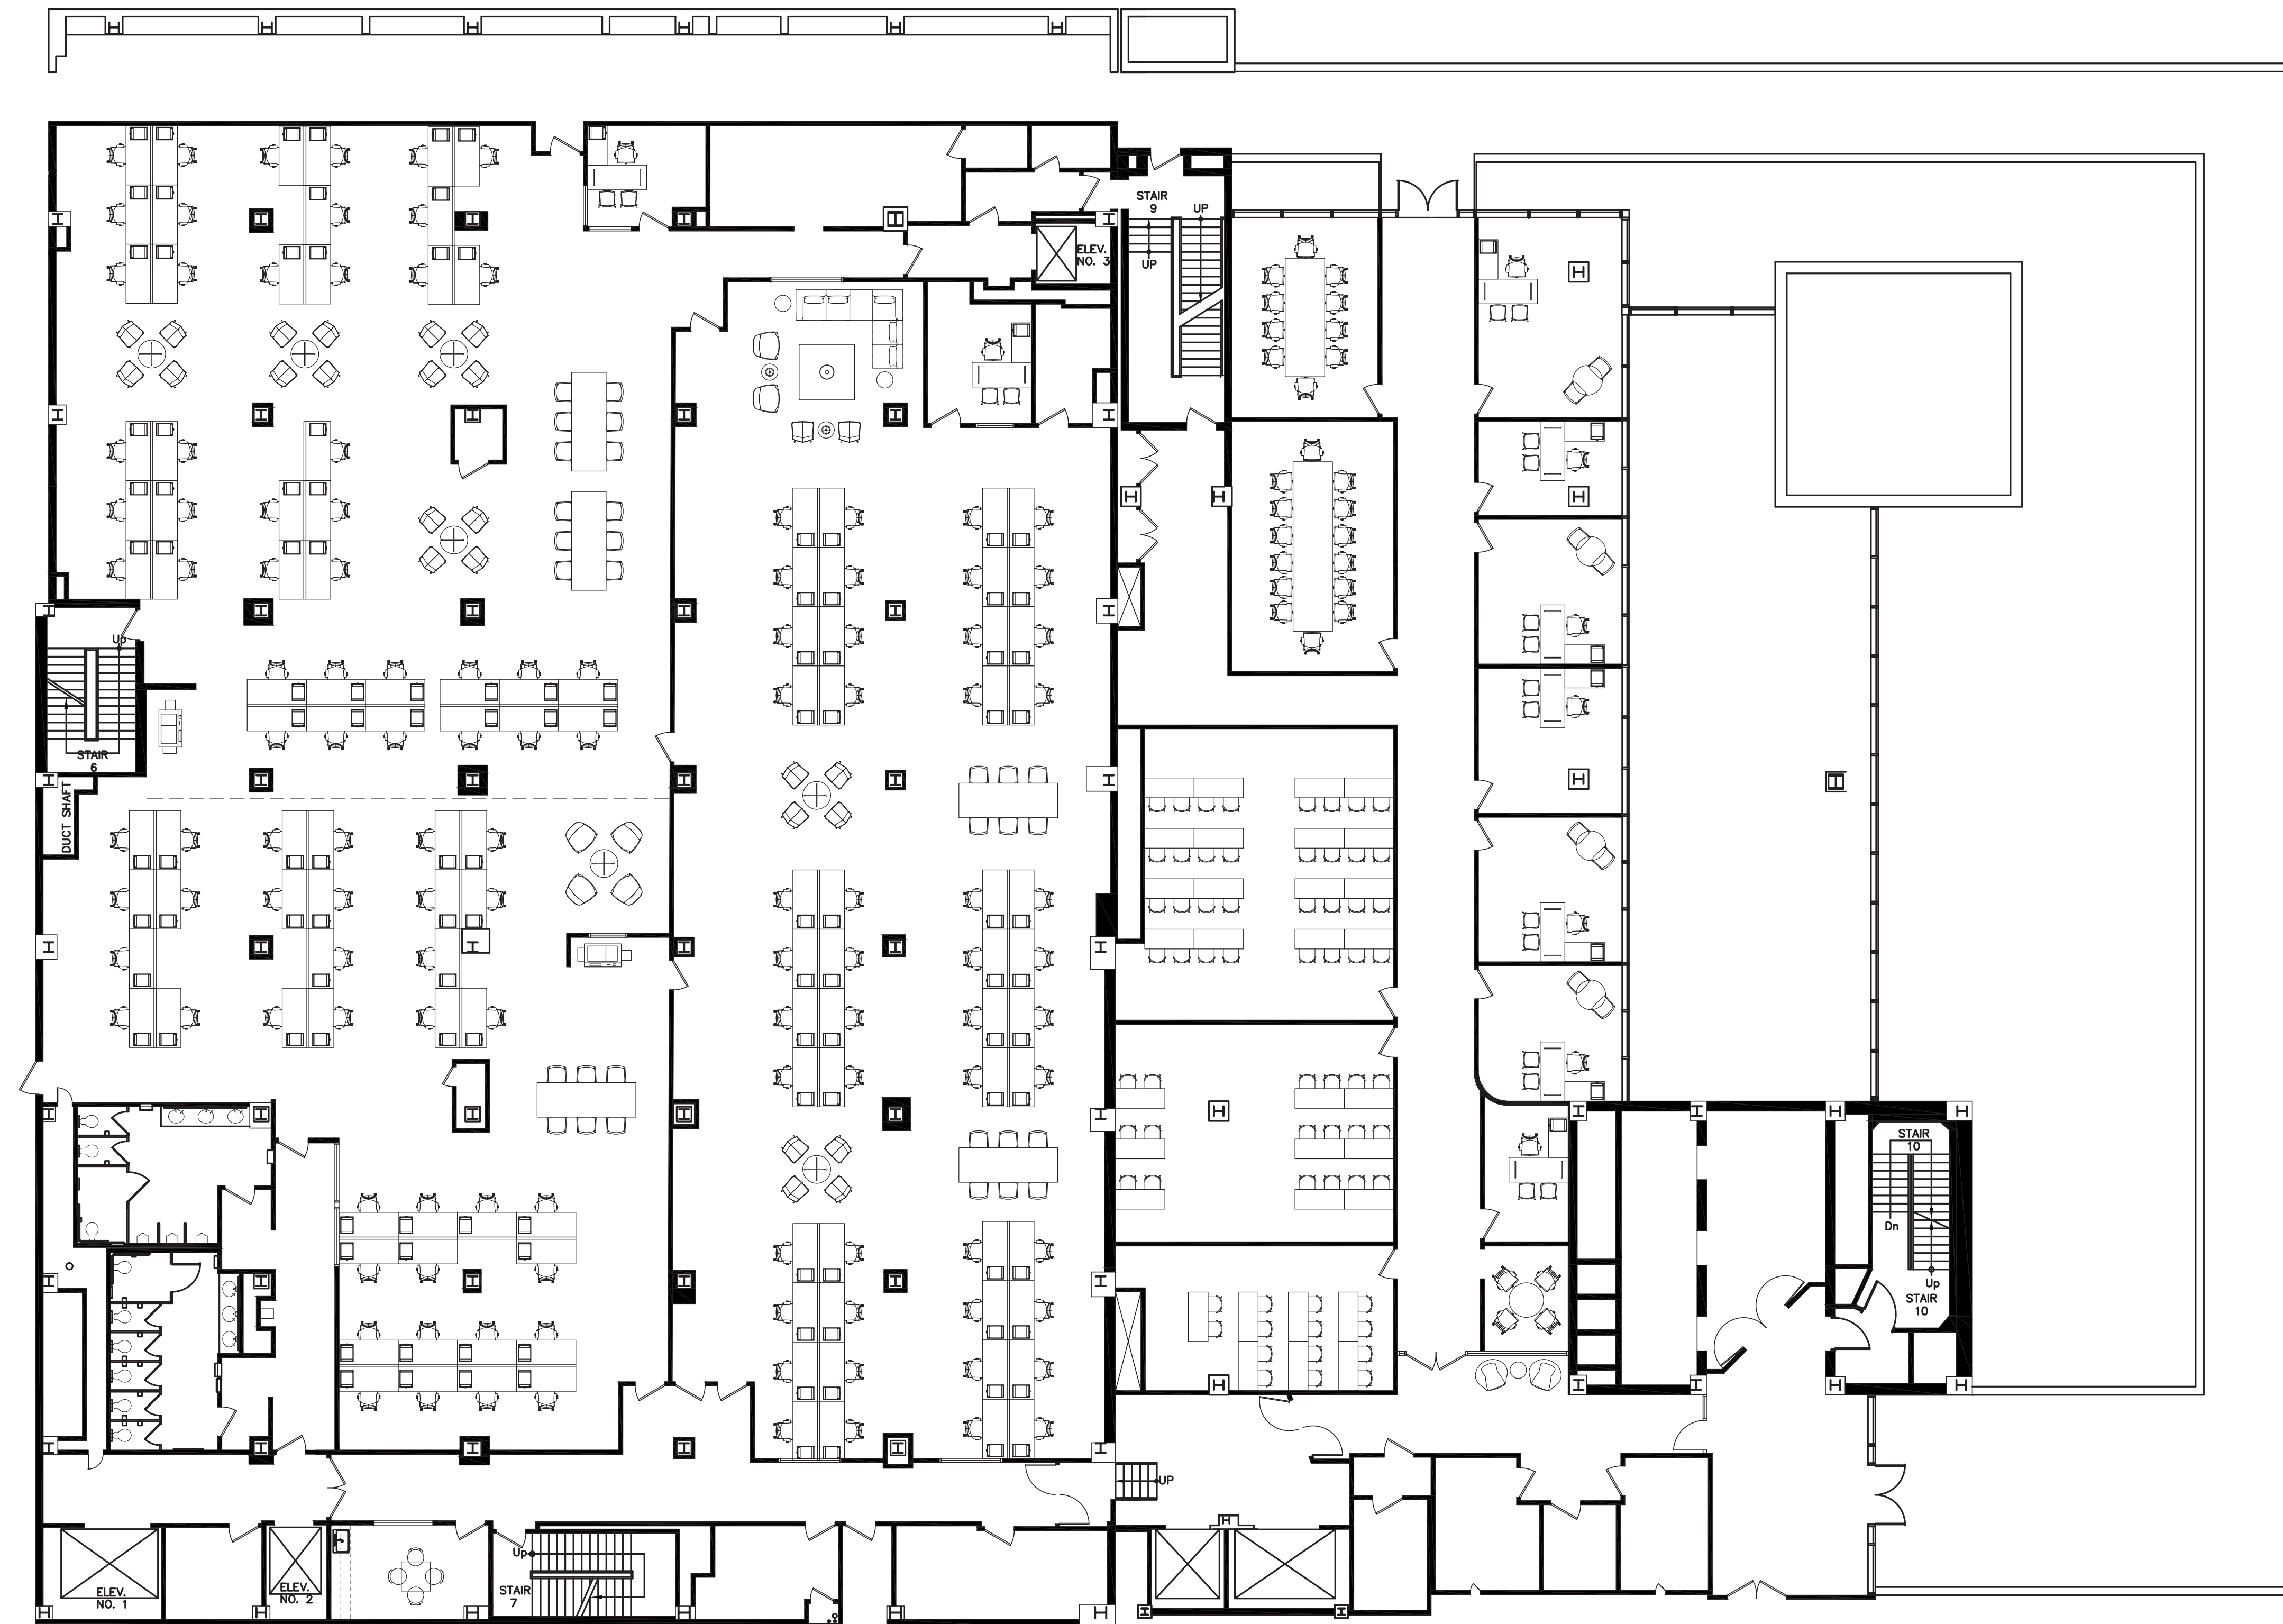

SUITE: 200

RSF: 24,753

ONNI TIMES SQUARE

EST. 1935

AS-BUILT CONFIGURATION

OFFICES.....	9
RECEPTION.....	N/A
CONFERENCE ROOMS.....	2
KITCHEN.....	1
OPEN WORK AREA.....	+/-123

Not to scale, furniture and appliances not included

KEY PLAN

For leasing information please contact:

USALEASING@ONNI.COM

(213) 629-2041