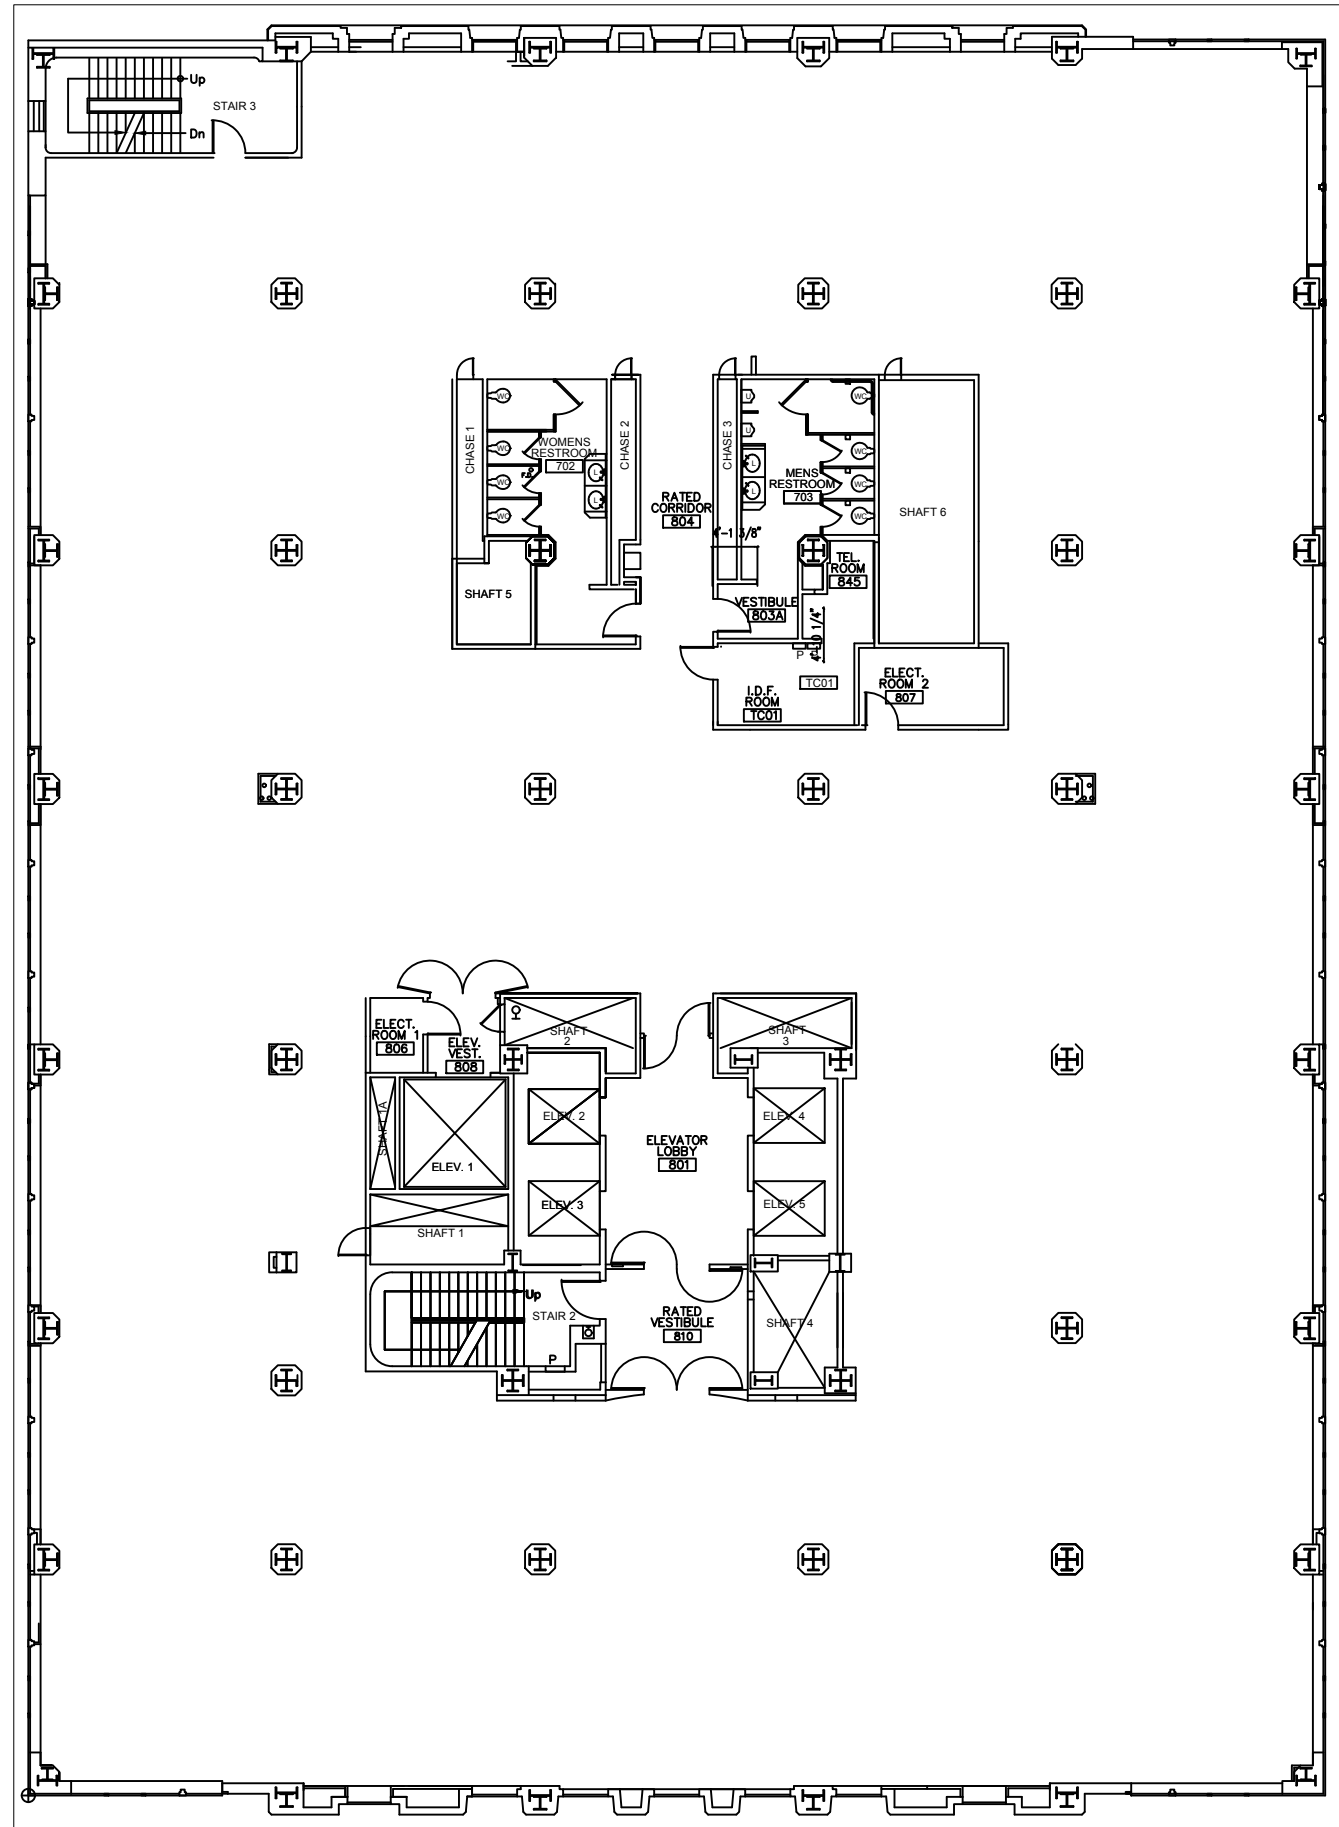

LA TIMES BLDG
 SUITE 800
 202 WEST 1ST ST
 LOS ANGELES, CA

RSF: 17,319

ISSUE: 11/2/2017

REVISIONS:

NO.	DESCRIPTION	DATE

LEGEND:

SHEET TITLE:

FLOOR PLAN

SHEET:

ID1.01